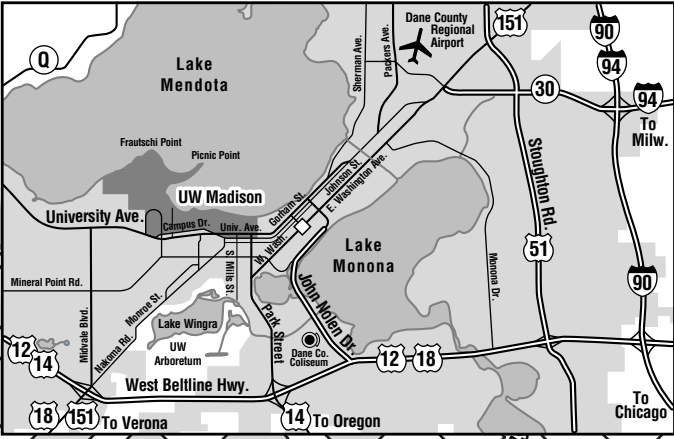

The Friedrich Center
Inn and Conference Center

FRIEDRICK CENTER
Lot 58

Natorium Athletic
Facility

**Visitor
Information**

The Pyle Center

The Lowell Center
Inn and Conference Center

LAKE MENDOTA

Lake Side Walking & Jogging Path

Campus Drive

UNIVERSITY

UNIVERSITY

AVE.

JOHNSON DR.
ENGINEERING DR.
Engineering Hall

Camp
Randall

Field
House

Grainger Hall

JOHNSON

Southeast
Campus Ramp

State
Capitol

Monona
Terrace
Convention Center